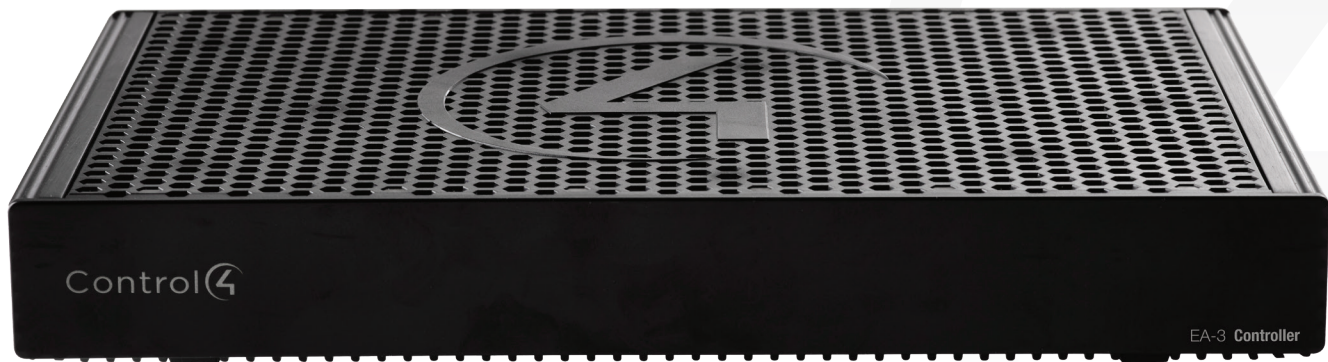

Control4® EA-3 Controller

Control4® EA-3 Entertainment and Automation Controller C4-EA3, C4-EA3-V2

The versatile Control4 EA-3 Entertainment and Automation Controller is the perfect fusion of multi-room, high-resolution audio and smart home automation for small to mid-size homes.

Powered by a next-generation multi-core processor, the EA-3 delivers a new level of speed and performance for instantaneous, interactive on-screen access to all the systems in the home. A built-in music server with three audio outputs delivers high-resolution audio throughout the home from your local music library, popular streaming music services, and AirPlay-enabled devices using native Control4 ShairBridge technology.

The EA-3 includes a variety of I/O to automate audio and video, lighting, climate control, door locks, and other devices controlled by IP, infrared (IR), serial, and ZigBee. With PoE+ for power, a port for Ethernet out, and its optional mounting bracket, the compact form factor of the EA-3 makes it easy to install behind any TV or projector.