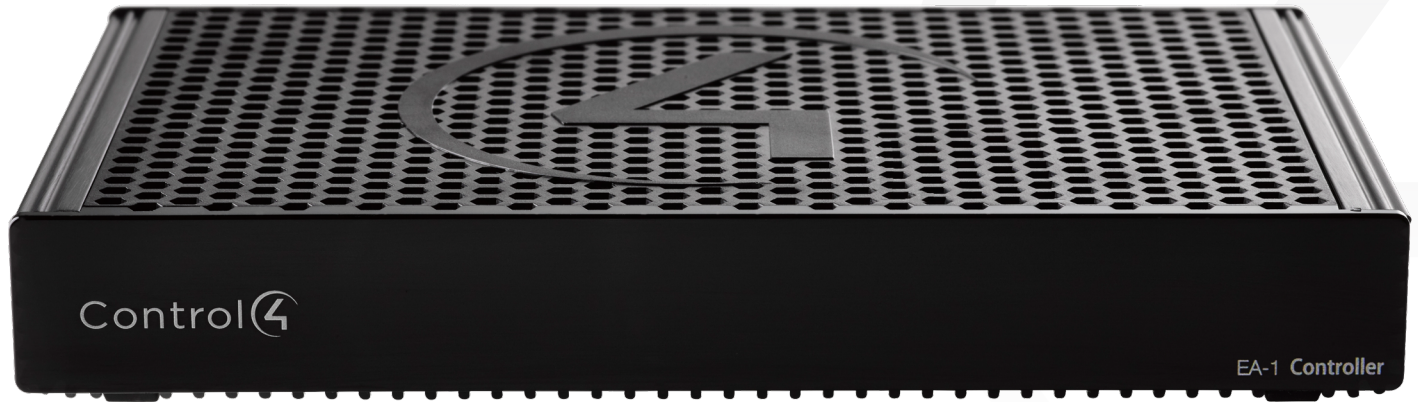

Control4® EA-1 Controller

Control4® EA-1 Entertainment and Automation Controller C4-EA1, C4-EA1-V2, C4-EA1-1-V2

Designed for an exceptional family room entertainment experience, the Control4 EA-1 Entertainment and Automation Controller is more than automation for just the gear around your TV; it is the ideal smart home starter system with entertainment built in. The EA-1 is perfect for controlling all your entertainment devices in one room, along with your thermostat, door locks, and Smart Lighting.

The EA-1 delivers a beautiful, intuitive, and responsive on-screen user interface with the ability to create and enhance the entertainment experience for any TV in the house. The EA-1 can orchestrate a wide range of entertainment devices including Blu-ray players, satellite or cable boxes, game consoles, TVs, and virtually any product with infrared (IR) or serial (RS-232) control. It also features IP control for TVs, Apple TV, Roku, AVRs, and other network connected devices, as well as secure wireless ZigBee control for lights, thermostats, smart locks, and more.

For entertainment, the EA-1 also includes a built-in music server that allows you to listen to your own music library or stream from a variety of leading music services or from your AirPlay-enabled devices using Control4 ShairBridge technology.